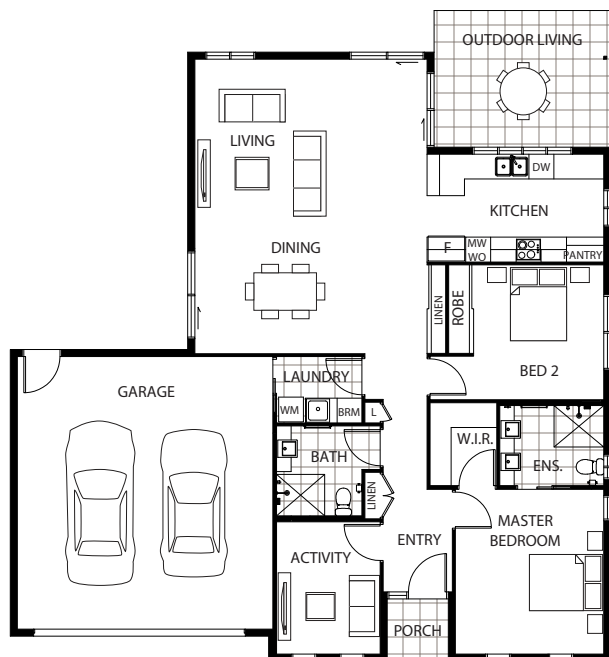

# COOLUM

182.38 M<sup>2</sup>  
19.63 SQUARES

Beds  
2

Bath  
2

Living  
1

Activity

Outdoor  
Living

Garage  
2

## BEDROOMS

Bedroom 1 3970 x 3580  
Bedroom 2 3250 x 3140

## LIVING AREAS

Activity 3190 x 2500  
Living 3600 x 5600  
Dining 3600 x 5600  
Outdoor Living 4260 x 3290  
Garage 6570 x 6160

## TOTAL AREAS

Living Area 122.81 m<sup>2</sup>  
Garage 43.37 m<sup>2</sup>  
Outdoor Living 14 m<sup>2</sup>  
Porch 2.2 m<sup>2</sup>

---

Total 182.38 m<sup>2</sup>  
19.63 Squares

OVER 50s DESIGNER LIVING. IT'S TIME FOR YOU.